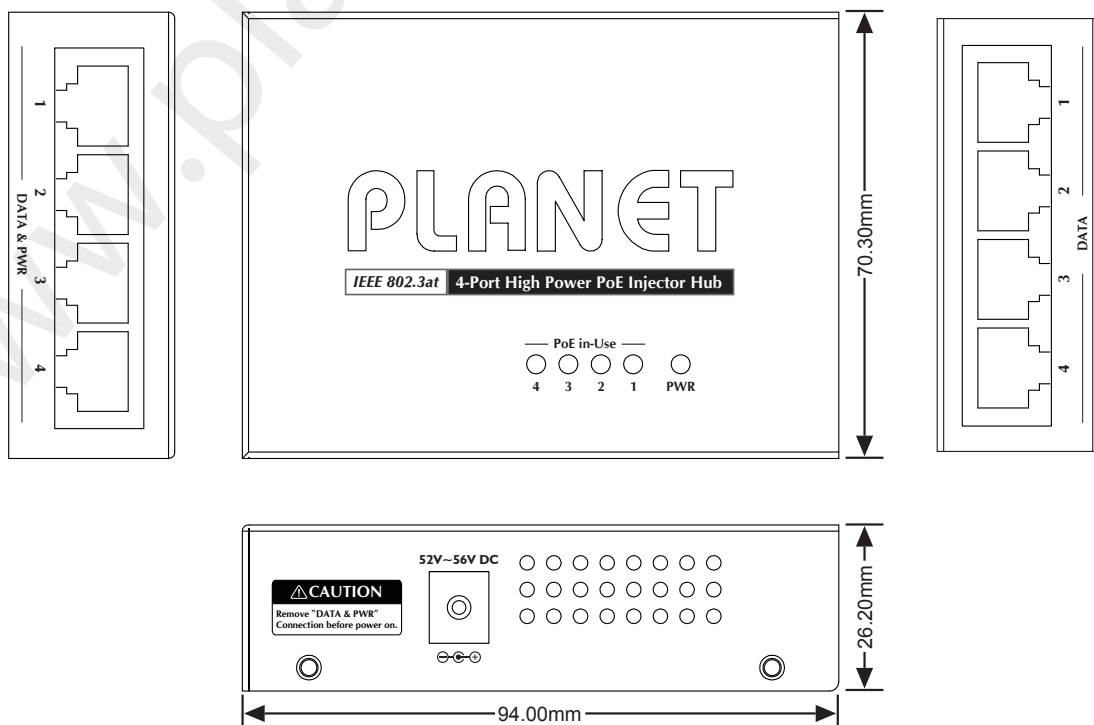

Specifications

Model	HPOE-460	
Hardware Specifications		
Interface	"Data" Input Ports	4 x RJ-45
	"Data+Power" Output Ports	4 x RJ-45
Data Rate	10/100/1000Mbps	
LED	System: Power x 1 (Green)	
	Per PoE Port: PoE ready / in-use x 4 (Green)	
Network Cable	10Base-T: 4-Pair UTP Cat. 5 up to 100m (328ft)	
	100Base-TX: 4-Pair UTP Cat. 5 up to 100m (328ft)	
	1000Base-T: 4-Pair UTP Cat. 5e, 6, up to 100m (328ft)	
	EIA/TIA- 568 100-ohm STP (100m, 328ft)	
Dimensions (W x D x H)	26 x 70 x 97 mm	
Weight	220g	
Power Requirement	DC 52V~56V	
Power over Ethernets		
PoE Power Supply Type	Mid-Span	
PoE Power Output	Per Port DC 52V 30.8 Watts / 15.4 Watts	
Power Pin Assignment	4/5(+), 7/8(-)	
PoE Power Budget	120 Watts	
Number of 802.3af PD Class 0, 1, 2, 3 can be powered	4	
Number of 802.3at PD Class 1, 2, 3 can be powered	4	
Number of 802.3at PD Class 0, 4 can be powered	4	
Standards Conformance		
Standards Compliance	IEEE 802.3 10Base-T Ethernet	
	IEEE 802.3u 100Base-TX Fast Ethernet	
	IEEE 802.3ab 1000Base-T Gigabit Ethernet	
	IEEE 802.3at Enhancement Power over Ethernet	
	IEEE 802.3af Power over Ethernet	
Regulation Compliance	FCC Part 15 Class B, CE	
Environment		
Operating Temperature	0 ~ 50 degrees C	
Storage Temperature	-10 ~ 70 degrees C	
Humidity	5 ~ 95% (non-condensing)	

Diagram