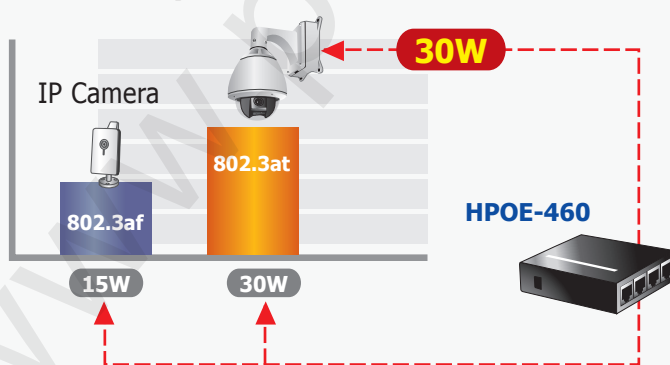

PTZ / Speed Dome Camera

- 8-Port RJ-45
  - 4-Port 10/100/1000Mbps "Data input"
  - 4-Port 10/100/1000Mbps "Data + Power output"

Power over Ethernet

- Complies with IEEE 802.3, IEEE 802.3u, IEEE 802.3ab 10/100/1000Base-T Ethernet standard
- IEEE 802.3at and IEEE 802.3af Power over Ethernet Mid-Span PSE
- Provides DC 52V power over RJ-45 Ethernet cable to IEEE 802.3at / 802.3af compliant devices (up to 4 PD devices)
- PoE power up to 30.8 watts (802.3at PoE) / 15.4 watts (802.3af PoE) for each PoE port
- Remote power feeding up to 100m
- Full power support for each PoE port
- Automatically detects the powered device (PD)
- Circuit protection prevents power interference between ports
- 100~240V AC, 50/60Hz, 2A universal power supply adapter with DC 52V / 2.31A power output

Hardware

- Desktop palm size, wall mountable
- LED indicator power input indication
- FCC Part 15 Class B, CE
- Plug & play

Standard Compliance

- IEEE 802.3 10Base-T
- IEEE 802.3u 100Base-TX
- IEEE 802.3ab 1000Base-T
- IEEE 802.3at Enhancement Power over Ethernet
- IEEE 802.3af Power over Ethernet