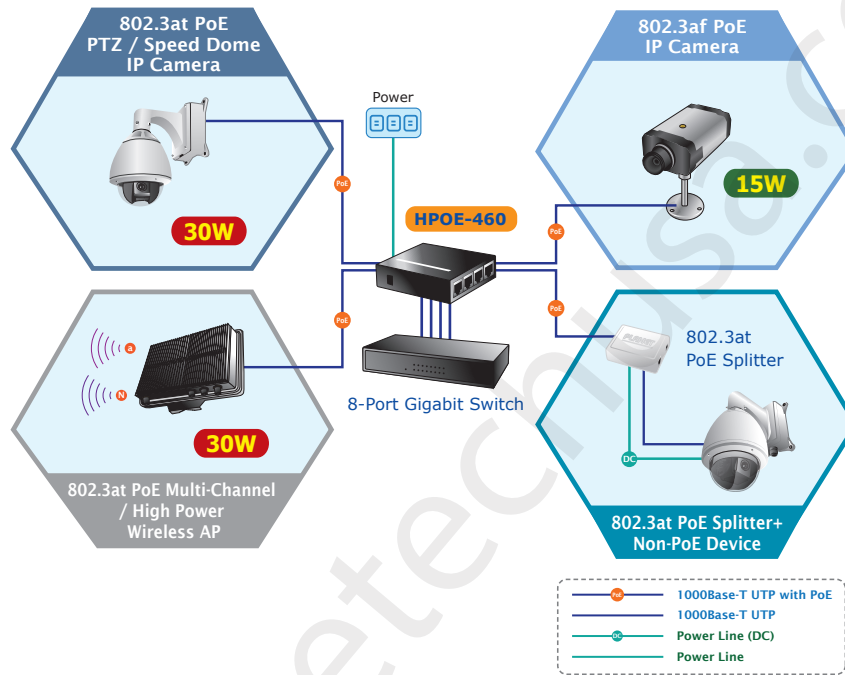

PTZ / Speed Dome Camera

- 8-Port RJ-45
 - 4-Port 10/100/1000Mbps "Data input"
 - 4-Port 10/100/1000Mbps "Data + Power output"

Power over Ethernet

- Complies with IEEE 802.3, IEEE 802.3u, IEEE 802.3ab 10/100/1000Base-T Ethernet standard
- IEEE 802.3at and IEEE 802.3af Power over Ethernet Mid-Span PSE
- Provides DC 52V power over RJ-45 Ethernet cable to IEEE 802.3at / 802.3af compliant devices (up to 4 PD devices)
- PoE power up to 30.8 watts (802.3at PoE) / 15.4 watts (802.3af PoE) for each PoE port
- Remote power feeding up to 100m
- Full power support for each PoE port
- Automatically detects the powered device (PD)
- Circuit protection prevents power interference between ports
- 100~240V AC, 50/60Hz, 2A universal power supply adapter with DC 52V / 2.31A power output

Hardware

- Desktop palm size, wall mountable
- LED indicator power input indication
- FCC Part 15 Class B, CE
- Plug & play

Standard Compliance

- IEEE 802.3 10Base-T
- IEEE 802.3u 100Base-TX
- IEEE 802.3ab 1000Base-T
- IEEE 802.3at Enhancement Power over Ethernet
- IEEE 802.3af Power over Ethernet

Quick and Easy PoE Network Deployment

With 4 10/100/1000Base-T Gigabit Ethernet ports, the HPOE-460 supports 52V DC power for any remote 802.3af / 802.3at powered device (PD) without affecting data transmission performance. With a PoE power budget of 120 watts, the HPOE-460 provides sufficient (15.4 / 30.8-watt) PoE power to support up to 4 remote PD devices. It offers a cost-effective and quick solution to upgrade a network system to IEEE 802.3af / IEEE 802.3at Power over Ethernet system without replacing the existing Ethernet Switch. There are 8 RJ-45 STP ports on the front panel of the HPOE-460, in which 4 ports for which function as "Data input" and the other 4 of which function as "PoE (Data and Power) output". The 4 "PoE (Data and Power) output" ports also transmit DC voltage to the CAT 5/5e/6 cable and simultaneously transfers data and power between the injectors and splitters.